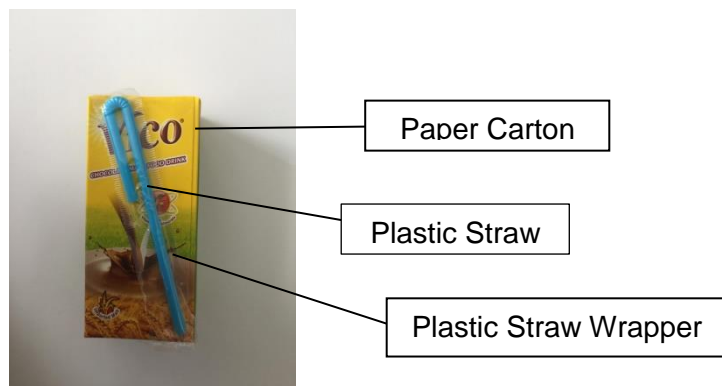

Packaging Benchmarking Database (UHT Milk)

Content Weight	Weight (grams)			% Difference	
	Lightest	Median	Heaviest	Median vs. Lightest	Heaviest vs. Lightest
200 ml					
Overall	9.0	9.5	10.6	5.4	16.3
Paper Carton	8.5	9.0	9.8		
Plastic Straw	0.4	0.4	0.7		
Plastic Straw Wrapper	0.1	0.1	0.1		

(Information correct as of January 2020)

Overall weight may differ due to rounding.

Illustration of Components

[Terms of Use](#)

Packaging Benchmarking Database (UHT Milk)

Content Weight	Weight (grams)			% Difference	
	Lightest	Median	Heaviest	Median vs. Lightest	Heaviest vs. Lightest
250 ml					
Overall	11.0	11.4	12.9	3.6	15.9
Paper Carton	10.4	10.7	12.3		
Plastic Straw	0.5	0.5	0.5		
Plastic Straw Wrapper	0.1	0.2	0.1		