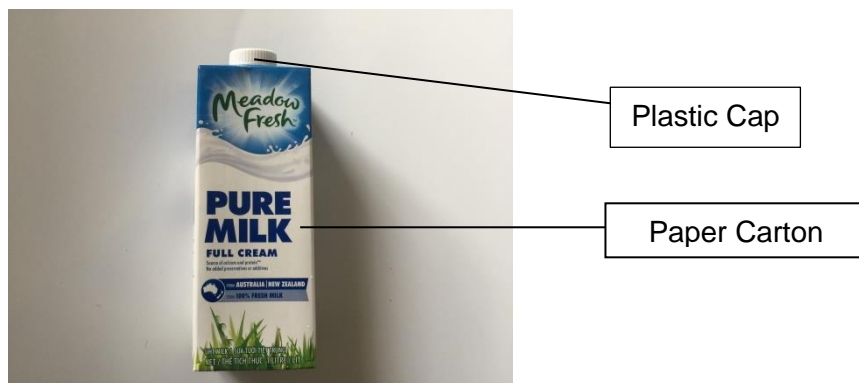

Packaging Benchmarking Database (UHT Milk)

Content Weight	Weight (grams)			% Difference	
	Lightest	Median	Heaviest	Median vs. Lightest	Heaviest vs. Lightest
1000 ml					
Overall	30.4	34.1	40.4	11.5	28.2
Paper Carton	27.4	31.3	36.3		
Plastic Cap	3.0	2.8	4.1		

(Information correct as of January 2020)

Overall weight may differ due to rounding.

Illustration of Components

[Terms of Use](#)