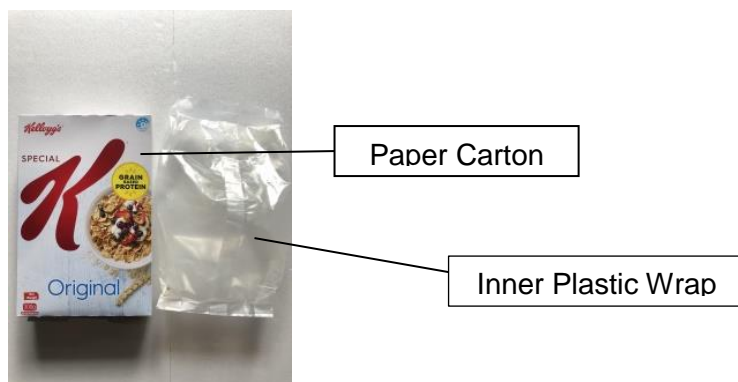

Packaging Benchmarking Database (Breakfast Cereal)

Content Weight	Weight (grams)			% Difference	
	Lightest	Median	Heaviest	Median vs. Lightest	Heaviest vs. Lightest
300 g					
Overall	64.7	66.1	93.3	2.1	36.2
Paper Carton	57.6	59.0	83.8		
Inner Plastic Wrap	7.1	7.1	9.3		
Plastic Label	-	-	0.2		
Inner Foil Wrap	-	-	-		

(Information correct as of January 2020)

Overall weight may differ due to rounding

Illustration of Components

[Terms of Use](#)

An initiative of the