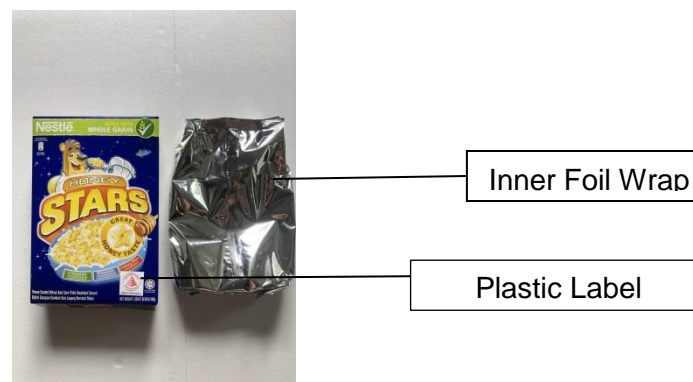

Packaging Benchmarking Database (Breakfast Cereal)

Content Weight	Weight (grams)			% Difference	
	Lightest	Median	Heaviest	Median vs. Lightest	Heaviest vs. Lightest
300 g					
Overall	64.7	66.1	93.3	2.1	36.2
Paper Carton	57.6	59.0	83.8		
Inner Plastic Wrap	7.1	7.1	9.3		
Plastic Label	-	-	0.2		
Inner Foil Wrap	-	-	-		

(Information correct as of January 2020)

Overall weight may differ due to rounding

Illustration of Components

[Terms of Use](#)

An initiative of the