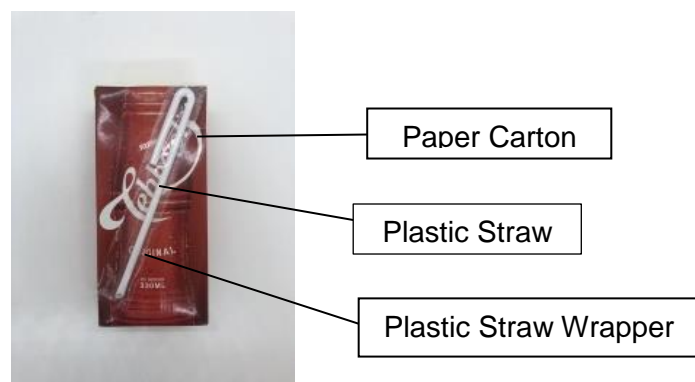

(Information correct as of January 2020)

Overall weight may differ due to rounding.

Illustration of Components

[Terms of Use](#)

An initiative of the

Packaging Benchmarking Database (Asian Drink)

Content Weight	Weight (grams)			% Difference	
	Lightest	Median	Heaviest	Median vs. Lightest	Heaviest vs. Lightest
330 ml					
Overall	13.4	16.9	17.6	23.1	27.1
Paper Carton	12.9	13.0	13.7		
Plastic Straw	0.4	-	-		
Plastic Straw Wrapper	-	-	-		
Plastic Cap	-	3.9	3.9		

(Information correct as of January 2020)

Overall weight may differ due to rounding.

Illustration of Components

Packaging Benchmarking Database (Asian Drink)

Content Weight	Weight (grams)			% Difference	
	Lightest	Median	Heaviest	Median vs. Lightest	Heaviest vs. Lightest
1000 ml					
Overall	31.9	34.9	41.8	9.0	26.9
Paper Carton	29.0	31.9	37.6		
Plastic Cap	2.9	3.0	4.2		