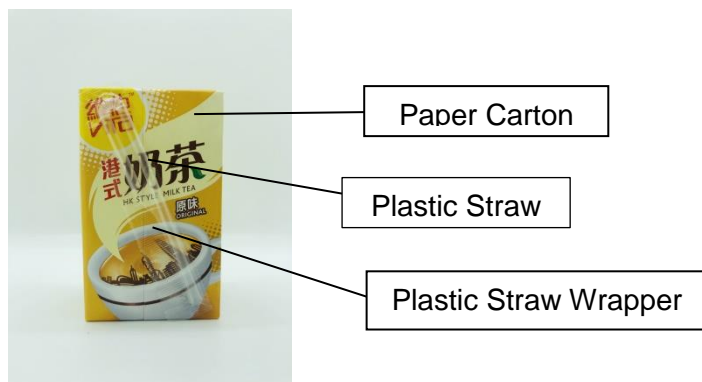

Packaging Benchmarking Database (Asian Drink)

Content Weight	Weight (grams)			% Difference	
	Lightest	Median	Heaviest	Median vs. Lightest	Heaviest vs. Lightest
250 ml					
Overall	10.7	10.8	14.3	0.9	28.8
Paper Carton	10.3	10.3	11.5		
Plastic Straw	0.3	0.4	-		
Plastic Straw Wrapper	0.1	0.1	-		
Plastic Cap	-	-	2.8		

(Information correct as of January 2020)

Overall weight may differ due to rounding.

Illustration of Components

[Terms of Use](#)

An initiative of the

Packaging Benchmarking Database (Asian Drink)

Content Weight	Weight (grams)			% Difference	
	Lightest	Median	Heaviest	Median vs. Lightest	Heaviest vs. Lightest
330 ml					
Overall	13.4	16.9	17.6	23.1	27.1
Paper Carton	12.9	13.0	13.7		
Plastic Straw	0.4	-	-		
Plastic Straw Wrapper	-	-	-		
Plastic Cap	-	3.9	3.9		