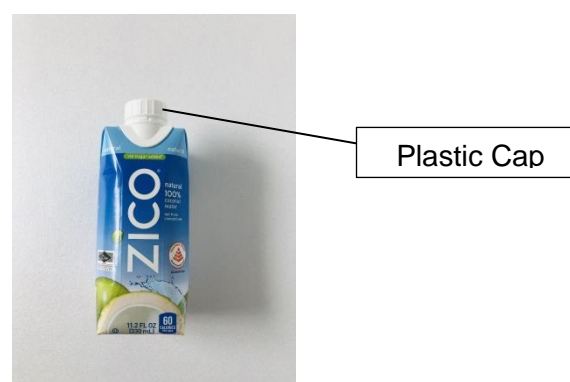

(Information correct as of January 2020)

Overall weight may differ due to rounding.

Illustration of Components

[Terms of Use](#)

An initiative of the

Packaging Benchmarking Database (Asian Drink)

Content Weight	Weight (grams)			% Difference	
	Lightest	Median	Heaviest	Median vs. Lightest	Heaviest vs. Lightest
330 ml					
Overall	13.4	16.9	17.6	23.1	27.1
Paper Carton	12.9	13.0	13.7		
Plastic Straw	0.4	-	-		
Plastic Straw Wrapper	-	-	-		
Plastic Cap	-	3.9	3.9		

(Information correct as of January 2020)

Overall weight may differ due to rounding.

Illustration of Components

Packaging Benchmarking Database (Asian Drink)

Content Weight	Weight (grams)			% Difference	
	Lightest	Median	Heaviest	Median vs. Lightest	Heaviest vs. Lightest
1000 ml					
Overall	31.9	34.9	41.8	9.0	26.9
Paper Carton	29.0	31.9	37.6		
Plastic Cap	2.9	3.0	4.2		