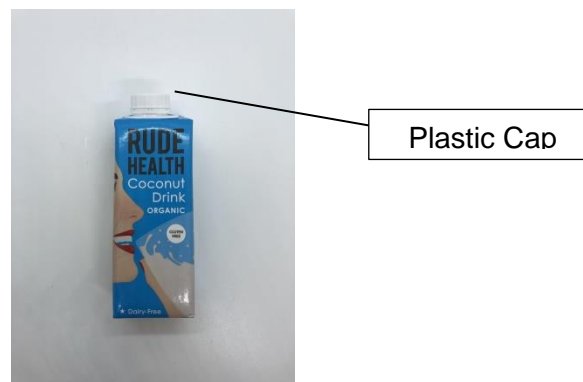

Packaging Benchmarking Database (Asian Drink)

Content Weight	Weight (grams)			% Difference	
	Lightest	Median	Heaviest	Median vs. Lightest	Heaviest vs. Lightest
250 ml					
Overall	10.7	10.8	14.3	0.9	28.8
Paper Carton	10.3	10.3	11.5		
Plastic Straw	0.3	0.4	-		
Plastic Straw Wrapper	0.1	0.1	-		
Plastic Cap	-	-	2.8		

(Information correct as of January 2020)

Overall weight may differ due to rounding.

Illustration of Components

[Terms of Use](#)

An initiative of the