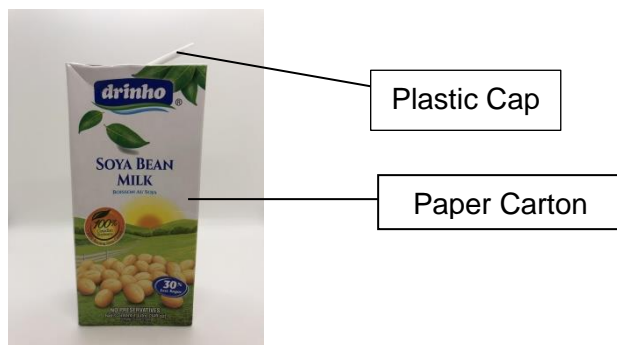

(Information correct as of January 2020)

Overall weight may differ due to rounding.

Illustration of Components

Packaging Benchmarking Database (Asian Drink)

Content Weight	Weight (grams)			% Difference	
	Lightest	Median	Heaviest	Median vs. Lightest	Heaviest vs. Lightest
1000 ml					
Overall	31.9	34.9	41.8	9.0	26.9
Paper Carton	29.0	31.9	37.6		
Plastic Cap	2.9	3.0	4.2		

(Information correct as of January 2020)

Overall weight may differ due to rounding.

Illustration of Components.

[Terms of Use](#)